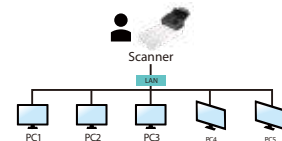

A Wired Network Scanner

With the network port at the back side, the AD380FWN allows you to use it as a network scanner. This means users in the intranet environment can share the scanner and obtain the scanned image from their individual computer. Support form document up to 242 x 356 mm (9.5 x 14 in.)