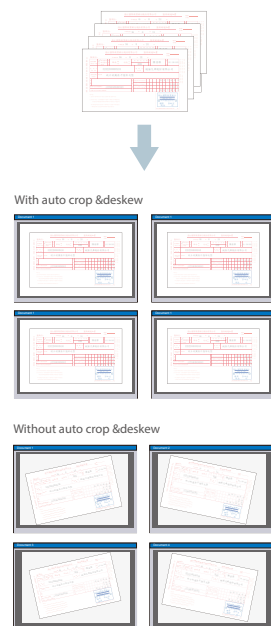

Auto Crop & Deskew

Automatically straightens a skew image and crops according to actual paper sizes.

With auto crop & deskew

Without auto crop & deskew

Avision AF310 Product Specifications

Paper Feeding:	Flatbed
Scanning Technology:	Contact Image Sensor (CIS)
Document Size:	Max. 219 mm x 182 mm (8.6 in x 7.2 in)
Scanning Speed:	4.5 sec. (including backhome 7.0 sec.)
(Color, A5, 300 dpi)	
Optical Resolution:	1200 dpi
Output Resolution:	75, 100, 150, 200, 300, 400, 600 and 1200 dpi
Output Formats:	B/W, greyscale, 24-bit color
Interface/Drivers:	USB 2.0 / TWAIN
Power Source:	USB Bus Power
	5V/500mA
Power Consumption:	<2.5 W
Environmental Factors:	Operating temperature: 10°C to 35°C (50°F to 95°F)
	Operating humidity: 10% to 85%
Acoustical Noise:	Standby: <45 dB
	Operating: <50 dB
Dimensions (W x D x H):	277 mm x 286 mm x 46 mm
	(10.9 in x 11.3 in x 1.8 in)
Weight:	1.3 kg (2.9 lbs)
Recommended Daily Scanning Volume:	up to 2,500 pages

System Requirements

CPU:	Intel® Core 2 Duo or higher
Memory:	1GB (32bit Windows)
	2GB (64bit Windows)
DVD-ROM:	DVD ROM Drive
USB:	USB2.0 Port (USB 1.1 supported)
Windows Operating System:	Windows® XP SP3, Vista, 7, 8.x (32 & 64 bit)

Contents

Scanner
Quick Guide
USB 2.0 Cable
CD-ROM includes:
-Scanner Driver
(TWAIN Driver)

Avision
www.avision.com