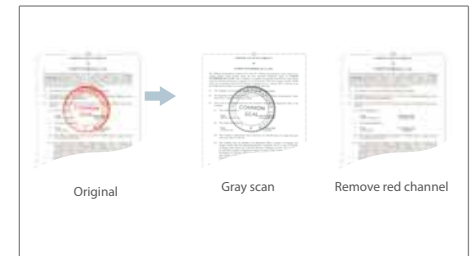

#### Color Matching

Use the default parameters (ICC profile) to get the accurate colors of your pictures.

With color adjustment

Without color adjustment

### Multi-stream

Scan one image and show 2~3 images in different image modes in one time.

### Invert / Mirror

Invert: Reverse the brightness and the colors in the image.

Mirror: Reverse the right and left side of your image.

### Color Drop Out

Not only R/G/B 3 channel color drop out, but any specific color can be selected as a color filter.

and more...