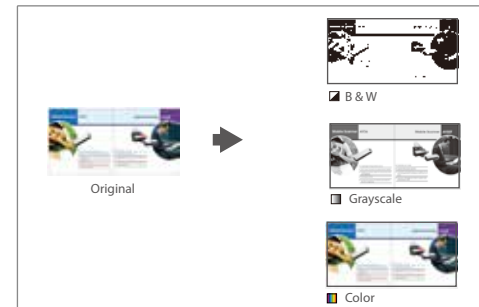

### Avison's Button Manager V2

-Completes your scan with a single step

The Button Manager V2 main screen

Button Manager V2 makes it easy for you to scan and send your image to your favorite destinations with a press one button. Now the new version comes with an innovative feature to let you scan and automatically upload the scanned document to popular cloud repositories such as Google Docs, Microsoft SharePoint, or FTP. In addition, the iScan feature allows you to insert the scanned image or recognized text after optional OCR (Optical Character Recognition) process to your text editor such as Microsoft Word to get your job done easily and quickly.

#### Color Matching

Use the default parameters (ICC profile) to get the accurate colors of your pictures.

With color adjustment

Without color adjustment

### Multi-stream

Scan one image and show 2~3 images in different image modes in one time.