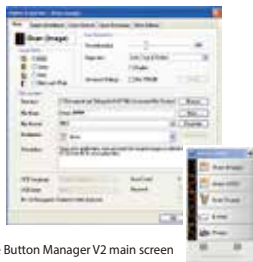

### Avison's Button Manager V2

-Completes your scan with a single step

The Button Manager V2 main screen

Button Manager V2 makes it easy for you to scan and send your image to your favorite destinations with a press one button. Now the new version comes with an innovative feature to let you scan and automatically upload the scanned document to popular cloud repositories such as Google Docs, Microsoft SharePoint, or FTP. In addition, the iScan feature allows you to insert the scanned image or recognized text after optional OCR (Optical Character Recognition) process to your text editor such as Microsoft Word to get your job done easily and quickly.

### Multi-stream

Scan one image and show 2~3 images in different image modes in one time.