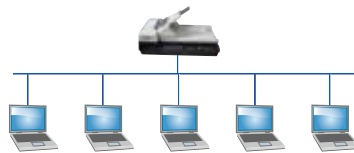

Slim, and fast

Powerful scanning made
as easy as 1-2-3!

Features:

- Scanning at 20 ppm /40 ipm (Gray, 300 dpi)
- Scanning at 20 ppm /30 ipm (Color, 300 dp)
- Scan to USB flash drive without connecting to a computer
- A large LCD display (16x 2 characters)
- Network scanning
- Compact and environmental friendly design
- Start auto scan without connecting to a computer
- Hi-speed USB 2.0 interface
- Hold up to 50 pages in auto document feeder
- Button design provides ease of use to complete scan in a single press

A compact versatile scanner

Combining 50-page auto document feeder with A4 flatbed scanning, the AV620N is an ideal choice for workgroups with a demanding workload and limited budget.

The slim flatbed design is made possible by CIS technology. With true 600 dpi optical resolution, the scanner is able to capture the finest detail.

Network scanning

AV620N with network interface can be shared by all users within a local area network. AV620N is implemented with network port to be used as a network scanner.

Start auto scan without connecting to a computer

A Large LCD display

The AV620N is easy to use through the enhanced LCD display which allows 16*2 characters. By selecting "USB Disk", the scan can be done automatically. By selecting "PC" and then your desired profile, the scan can be started and the scanned image can be linked to your desired destination application such as e-mail, printer, or image-editing software application. Up to nine frequently used scan settings and destinations can be preset for different scanning needs.