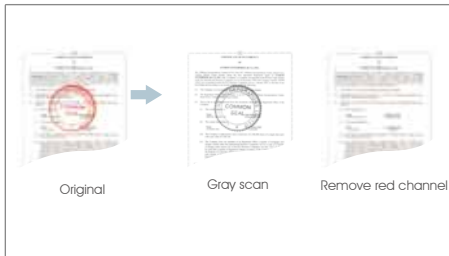

Avision FB1000 Flatbed Scanner

Color Matching

Use the default parameters (ICC profile) to get the accurate colors of your pictures.

Color Drop Out

Not only R/G/B 3 channel color drop out, but any specific color can be selected as a color filter.