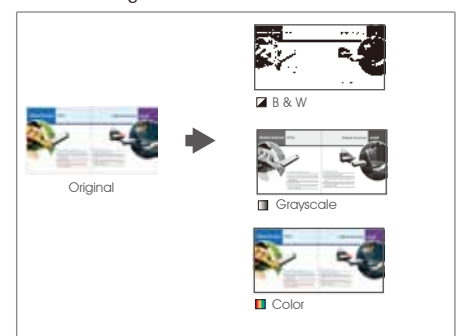

### Speed, simplicity and advanced imaging for workgroup applications

Slim, high-quality and surprisingly affordable, the FB1000 is your ideal solution to digital your document with limited budget. Just 43 mm in thickness, the slim design is your obvious choice for the uncluttered desk, is the obvious choice for the uncluttered desk. Despite its diminutive size, the FB1000 is big on resolution. Whether you are scanning documents or photos, the 1200 x 1200 dpi and 48-bits color depth specification accurately reproduces every fine detail and subtle shade. your pin sharp results will be suitable for enlargements and post-scan image editing.

### What we have bundled

The Avison FB1000 scanner comes with TWAIN driver and is also bundled with full version of exclusive NewSoft ScanSoft PaperPort 11SE.

### Advanced TWAIN Driver

Avison's easy-to-use TWAIN driver provides various useful features such as auto color detection, color matching, to enhance your image quality and improve your productivity.

### Multi-stream

Scan one image and show 2~3 images in different image modes in one time.