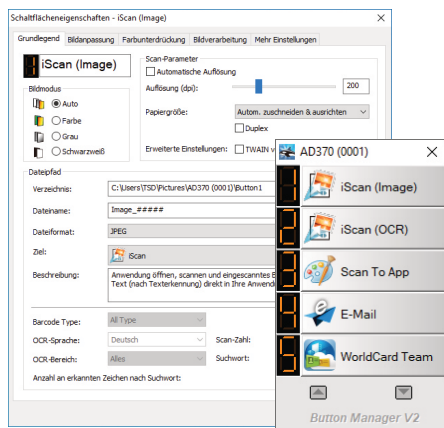

Advanced Software

The bundled software includes the TWAIN and the WIA driver as well as a document organization software PaperPort SE14.

Dual Driver

The same driver can also control an Avison sheet-fed scanner that is optionally connected to the FB2280E scanner.

Professional TWAIN Driver

Avision's easy-to-use TWAIN driver offers many useful features to optimize image quality and productivity.

Multi-streaming

With one scan, up to three images can be digitized in different scan modes.

Avision | FB2280E Flatbed Scanner

Avision's Button Manager V2 All scans with one click

Button Manager V2 makes it easy for you to scan and send your image to your favorite destinations with the touch of a button. The current version has an innovative feature that allows you to automatically file the scanned document to the cloud. For example, Google Docs, Microsoft SharePoint and FTP are supported. Moreover, the iScan feature allows you to paste the scanned image or recognized text into your text editor like Microsoft Word after the optional OCR (Optical Character Recognition) process to get your work done easily and quickly.