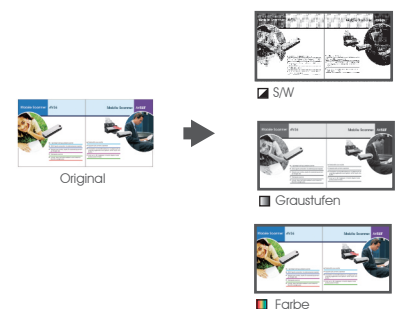

Simple Book Scanning

A unique, innovative flatbed platform, with a slanted front edge engineered to accommodate books in a way that prevents the dark, shadowy area near the spine from appearing.

LED with no warm-up time

Advanced Software

The bundled software includes the TWAIN and the WIA driver as well as a document organization software PaperPort SE14.

Dual Driver

The same driver can also control an Avison sheet-fed scanner that is optionally connected to the FB2280E scanner.

Professional TWAIN Driver

Avision's easy-to-use TWAIN driver offers many useful features to optimize image quality and productivity.

Multi-streaming

With one scan, up to three images can be digitized in different scan modes.

Avision | FB2280E Flatbed Scanner

Avision's Button Manager V2 All scans with one click

Button Manager V2 makes it easy for you to scan and send your image to your favorite destinations with the touch of a button. The current version has an innovative feature that allows you to automatically file the scanned document to the cloud. For example, Google Docs, Microsoft SharePoint and FTP are supported. Moreover, the iScan feature allows you to paste the scanned image or recognized text into your text editor like Microsoft Word after the optional OCR (Optical Character Recognition) process to get your work done easily and quickly.