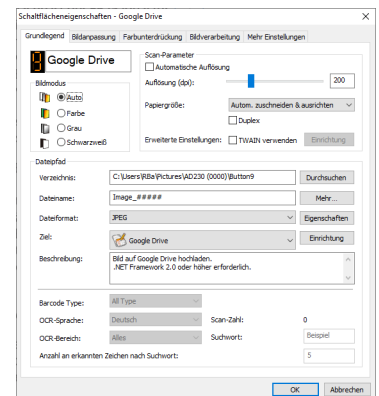

Professional TWAIN Driver

Avision's easy-to-use TWAIN driver offers many useful features to optimize image quality and productivity.